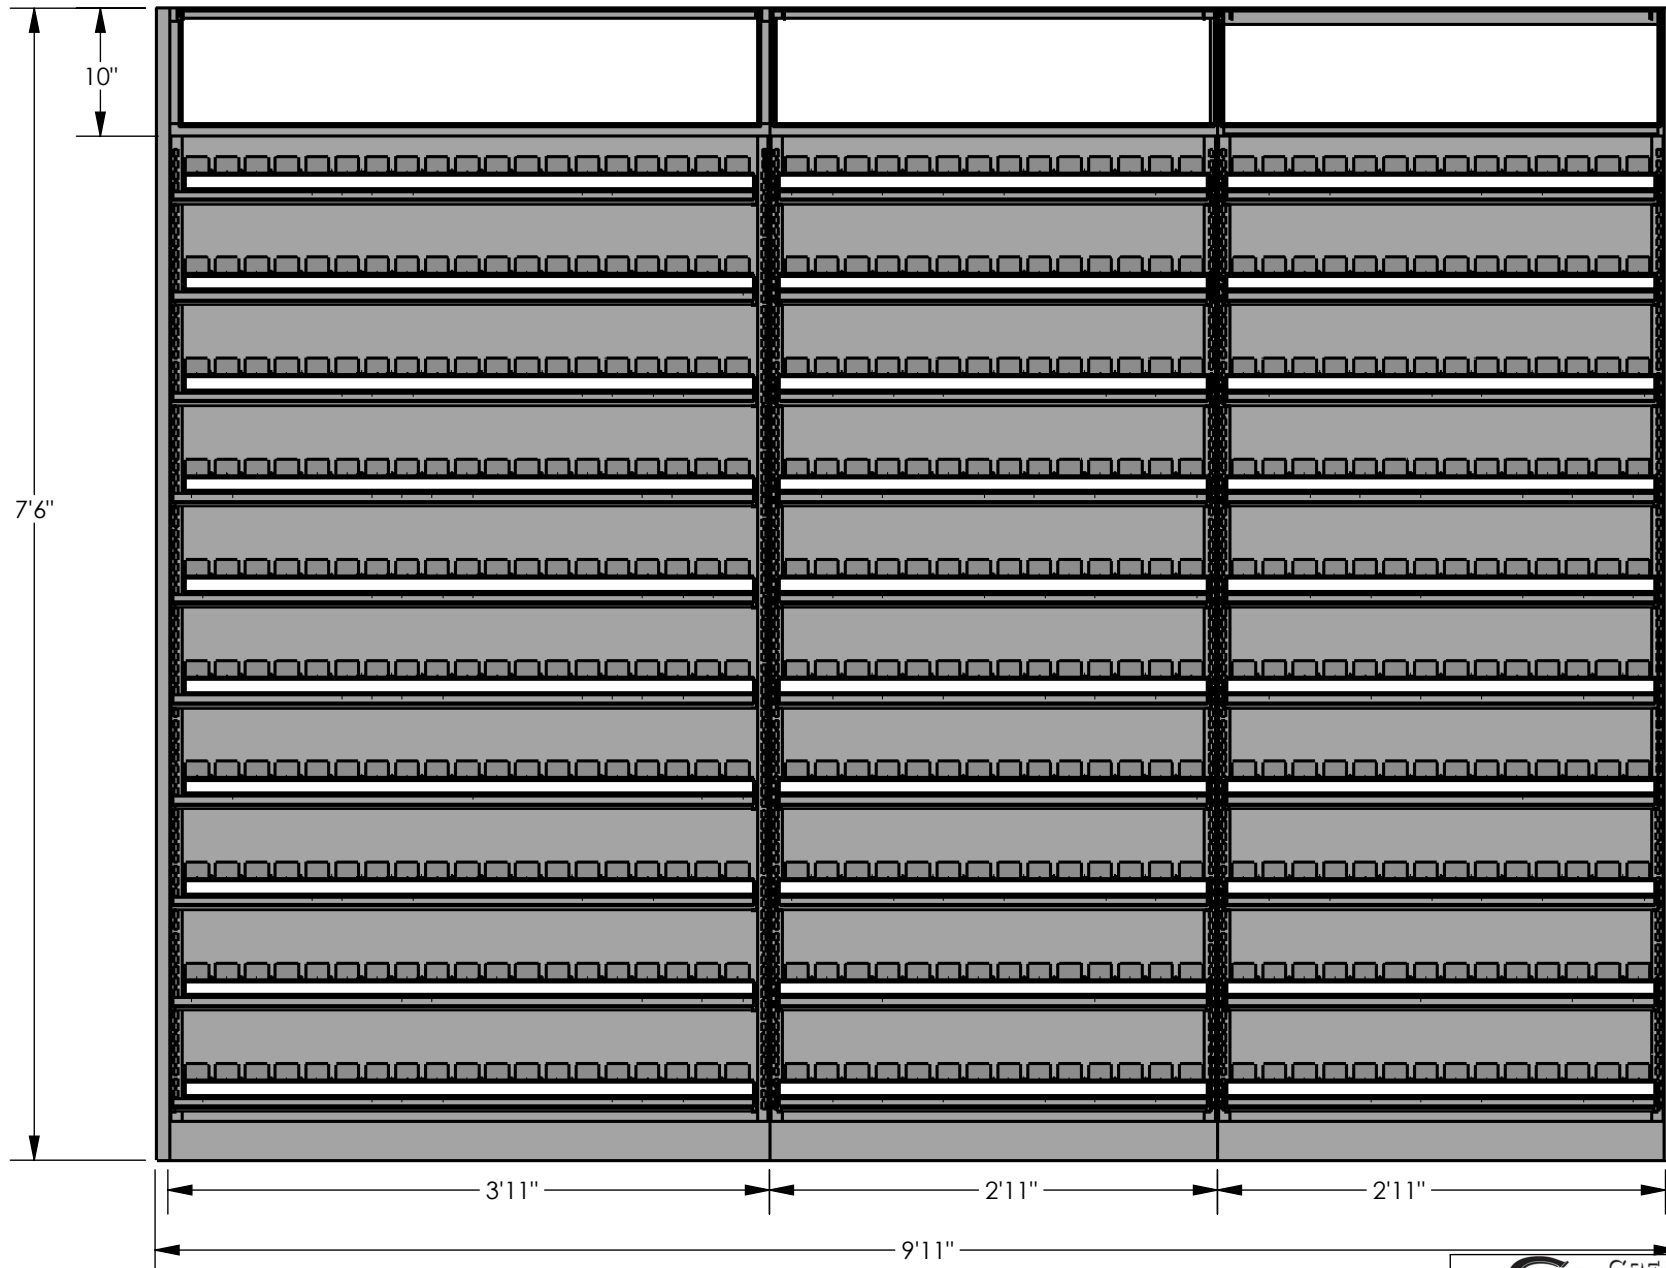

**CDW** CREATIVE DISPLAY  
WORKS INC.

10' Tobacco Set

SIZE	DWG. NO.	REV.
A		
DO NOT SCALE DRAWING		SHEET 1 OF 2

**CDW** CREATIVE DISPLAY  
WORKS INC.

10' Tobacco Set

SIZE <b>A</b>	DWG. NO.	REV.
------------------	----------	------

DO NOT SCALE DRAWING

SHEET 2 OF 2