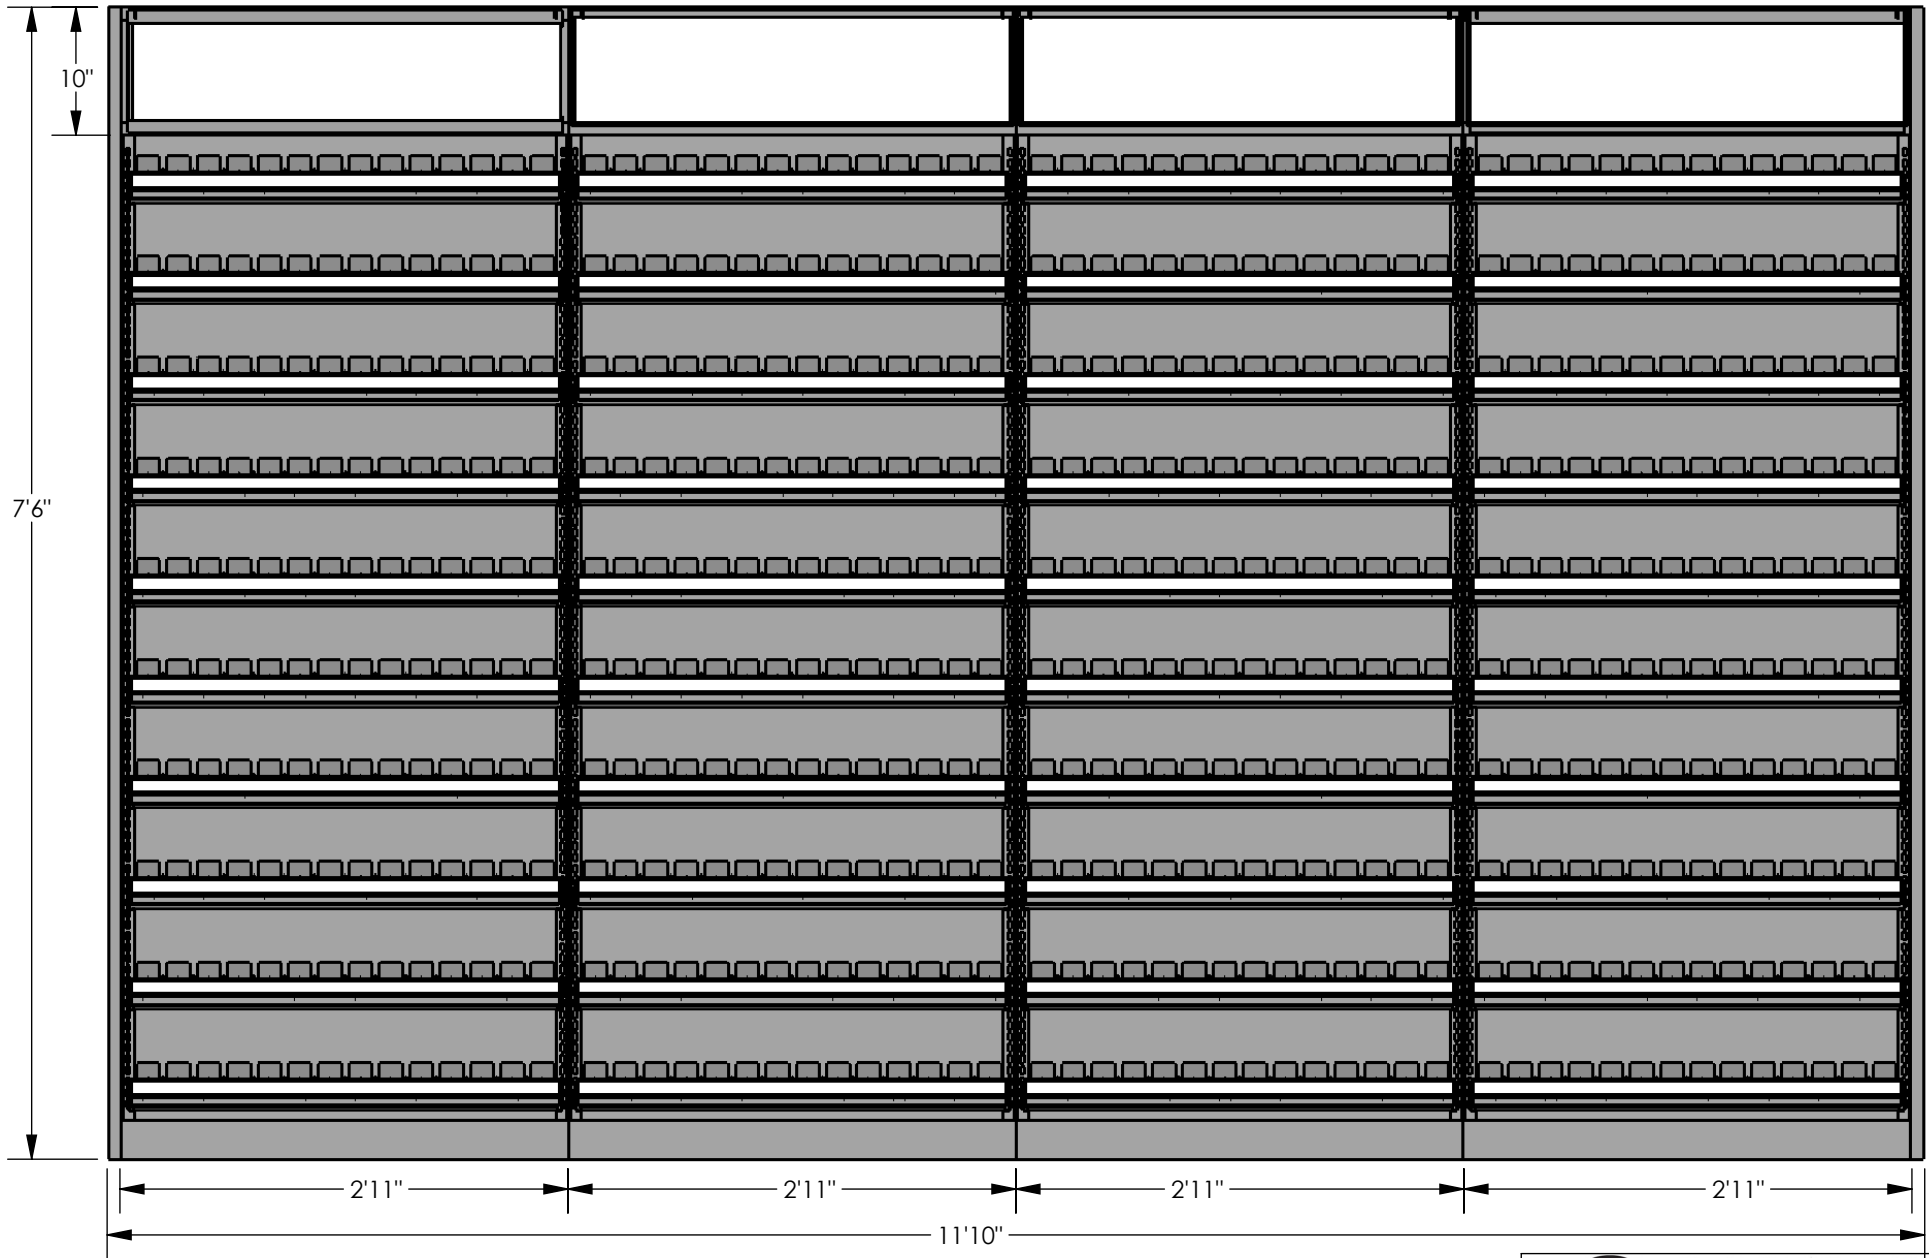

CDW CREATIVE DISPLAY
WORKS INC.
12' Tobacco Set

DO NOT SCALE DRAWING

SHEET 1 OF 2

CDW CREATIVE DISPLAY
WORKS INC.

12' Tobacco Set

SIZE A	DWG. NO.	REV.
DO NOT SCALE DRAWING		SHEET 2 OF 2