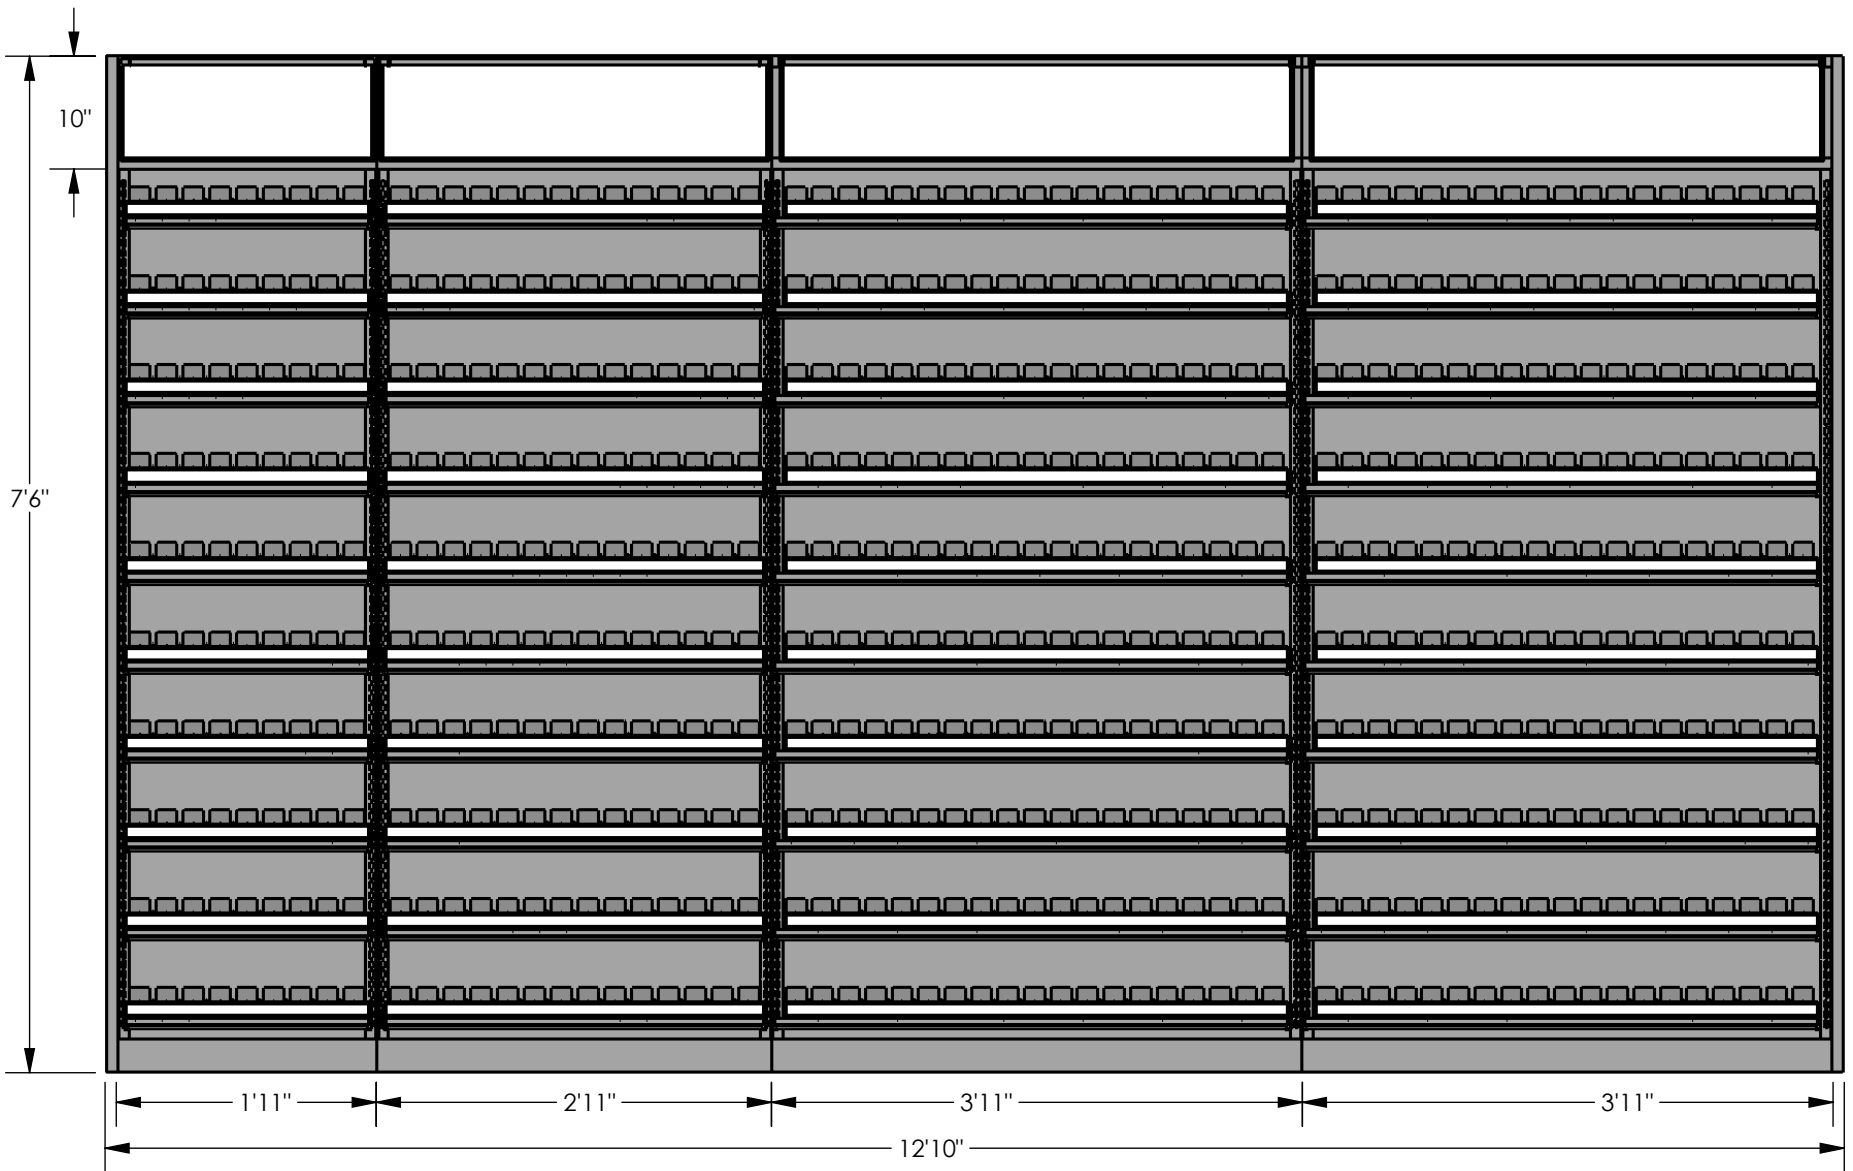

CDW CREATIVE DISPLAY
WORKS INC.

13' Tobacco Set

DO NOT SCALE DRAWING

SHEET 1 OF 2

CDW CREATIVE DISPLAY
WORKS INC.

13' Tobacco Set

SIZE A	DWG. NO.	REV.
DO NOT SCALE DRAWING		SHEET 2 OF 2