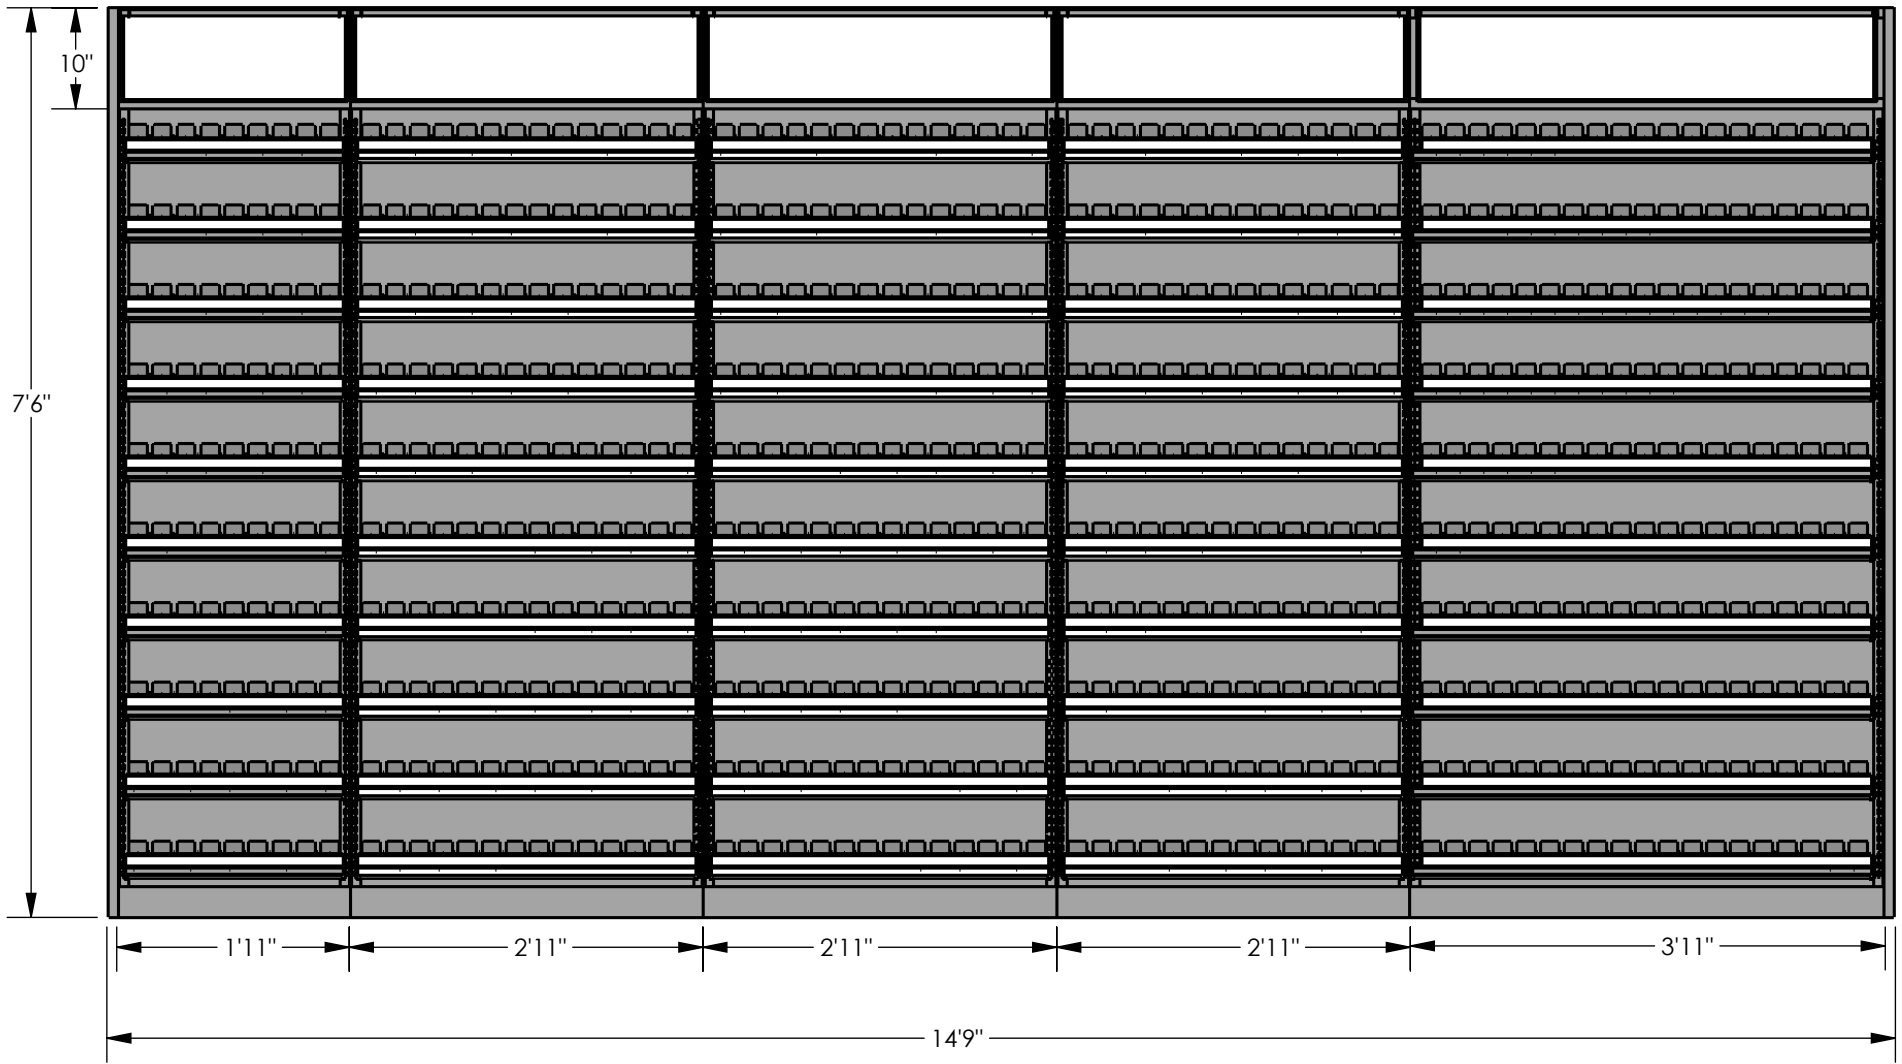

CDW CREATIVE DISPLAY
WORKS INC.

15' Tobacco Set

DO NOT SCALE DRAWING

SHEET 1 OF 2

CDW CREATIVE DISPLAY
WORKS INC.

15' Tobacco Set

SIZE A	DWG. NO.	REV.
DO NOT SCALE DRAWING		SHEET 2 OF 2