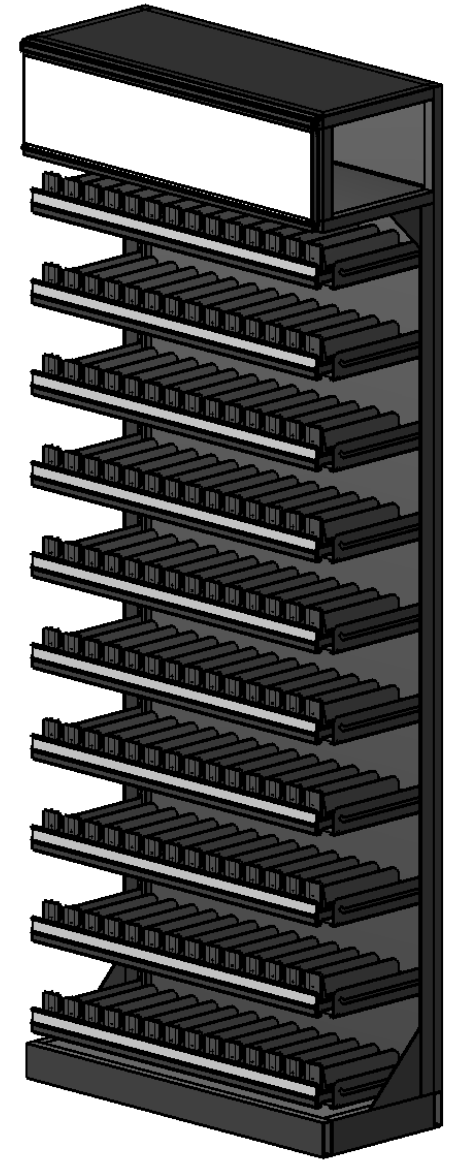

↑
Shown with modular side panel

CDW CREATIVE DISPLAY
WORKS INC.

3' Cigarette Display

SIZE	Date:	REV.
A	Friday, March 06, 2015	N/A
DO NOT SCALE DRAWING		SHEET 1 OF 2

Translucent / opaque acrylic is backlit/illuminated by LED, low voltage lights.

8 1/8" Back Lighted POP

POP Header

35"

1 1/4" C-Channel

Spring Loaded Pushers with C-Channel

14"

CDW CREATIVE DISPLAY WORKS INC.

3' Cigarette Display

SIZE	Date:	REV.
A	Friday, March 06, 2015	N/A

DO NOT SCALE DRAWING

SHEET 2 OF 2