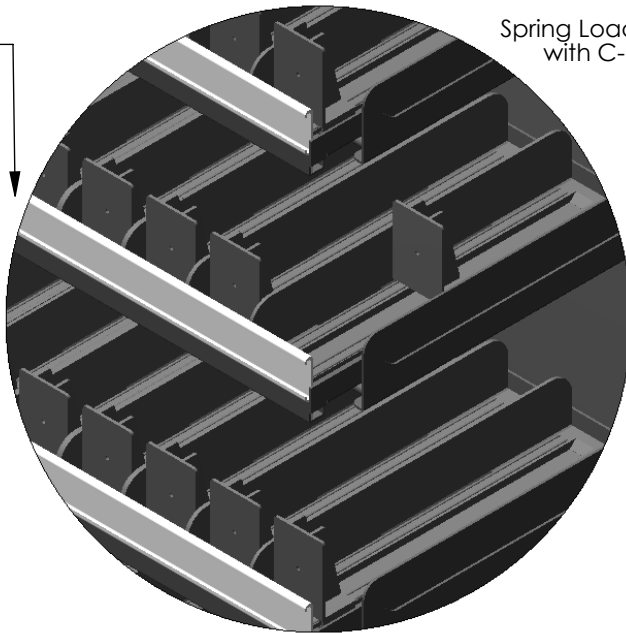

8 1/8" Back Lighted POP

POP Header

35"

1 1/4" C-Channel

Spring Loaded Pushers with C-Channel

14"

CDW CREATIVE DISPLAY WORKS INC.

3' Cigarette Display

SIZE	Date:	REV.
A	Friday, March 06, 2015	N/A

DO NOT SCALE DRAWING

SHEET 2 OF 2