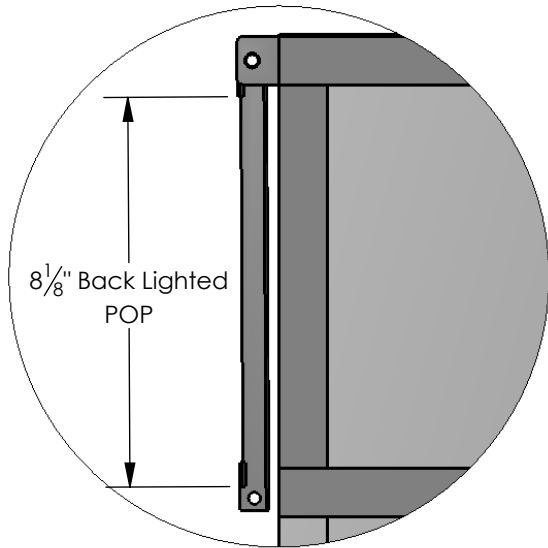

↑
Shown with modular side panel

CDW CREATIVE DISPLAY
WORKS INC.

3' Cigarette Display

SIZE	Date:	REV.
A	Friday, March 06, 2015	N/A
DO NOT SCALE DRAWING		SHEET 1 OF 2

Translucent / opaque acrylic is backlit/illuminated by LED, low voltage lights.

8 1/8" Back Lighted POP

POP Header

35"

1 1/4" C-Channel

Spring Loaded Pushers with C-Channel

14"

CDW CREATIVE DISPLAY WORKS INC.

3' Cigarette Display