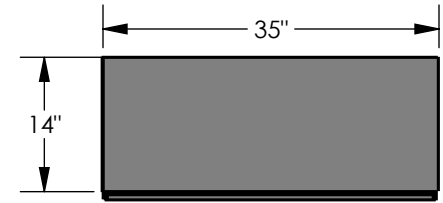

↑
Shown with modular side panel

CDW CREATIVE DISPLAY
WORKS INC.

3' Cigarette Display

SIZE	Date:	REV.
A	Friday, March 06, 2015	N/A
DO NOT SCALE DRAWING		SHEET 1 OF 2

Translucent / opaque acrylic is backlit/illuminated by LED, low voltage lights.

8 1/8" Back Lighted POP

POP Header

35"

1 1/4" C-Channel

Spring Loaded Pushers with C-Channel

14"

CDW CREATIVE DISPLAY WORKS INC.

3' Cigarette Display