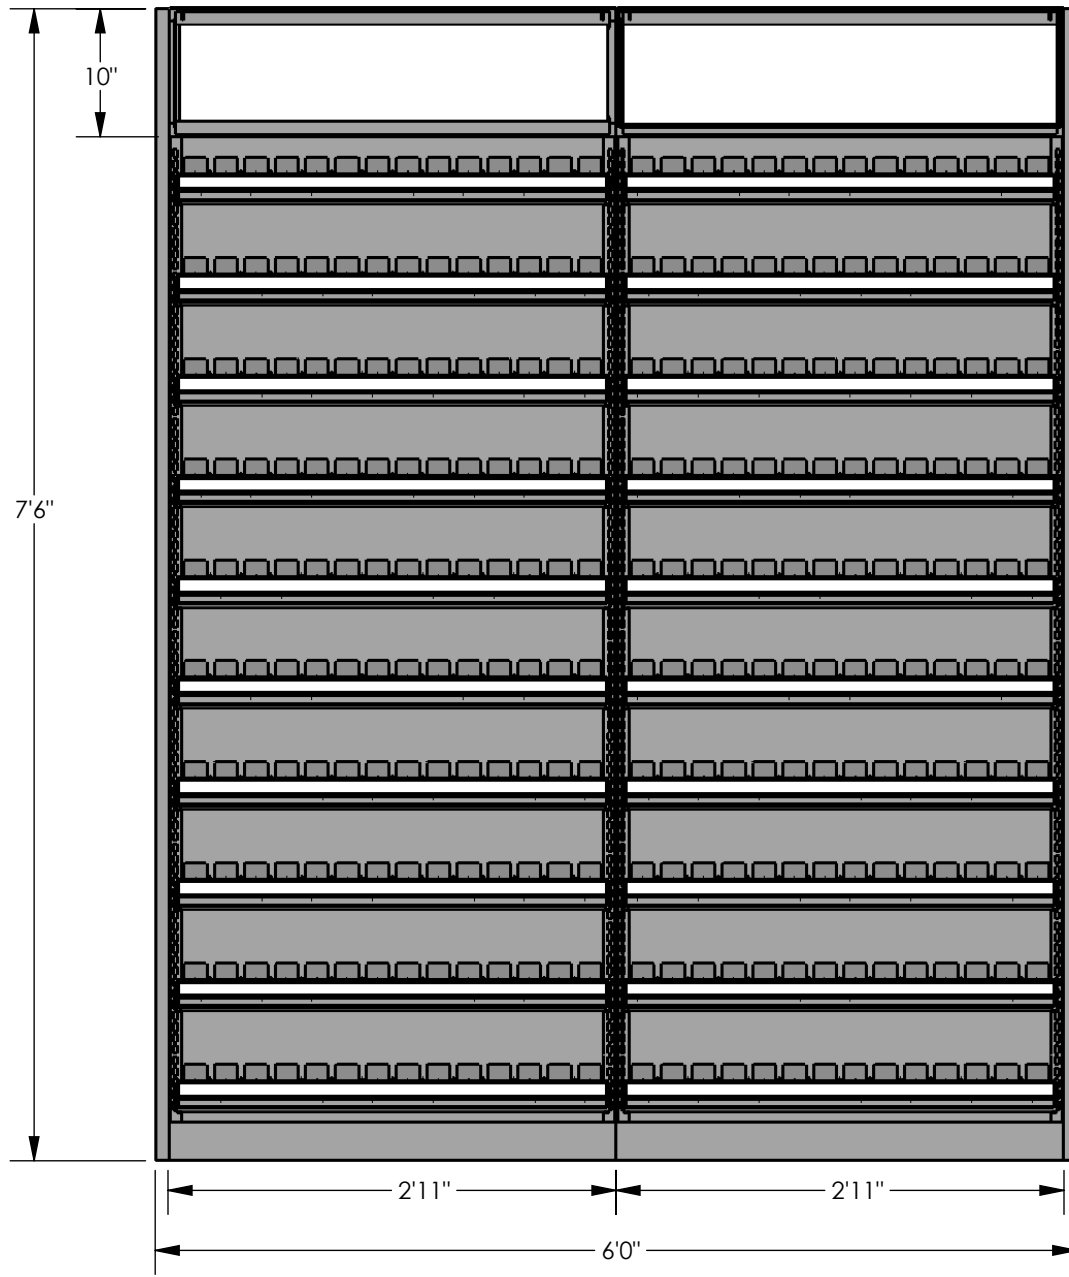

CDW CREATIVE DISPLAY
WORKS INC.

6' Cigarette Set

SIZE A	DWG. NO.	REV.
DO NOT SCALE DRAWING		SHEET 1 OF 2

CDW CREATIVE DISPLAY
WORKS INC.

6' Cigarette Set

SIZE A	DWG. NO.	REV.
DO NOT SCALE DRAWING		SHEET 2 OF 2