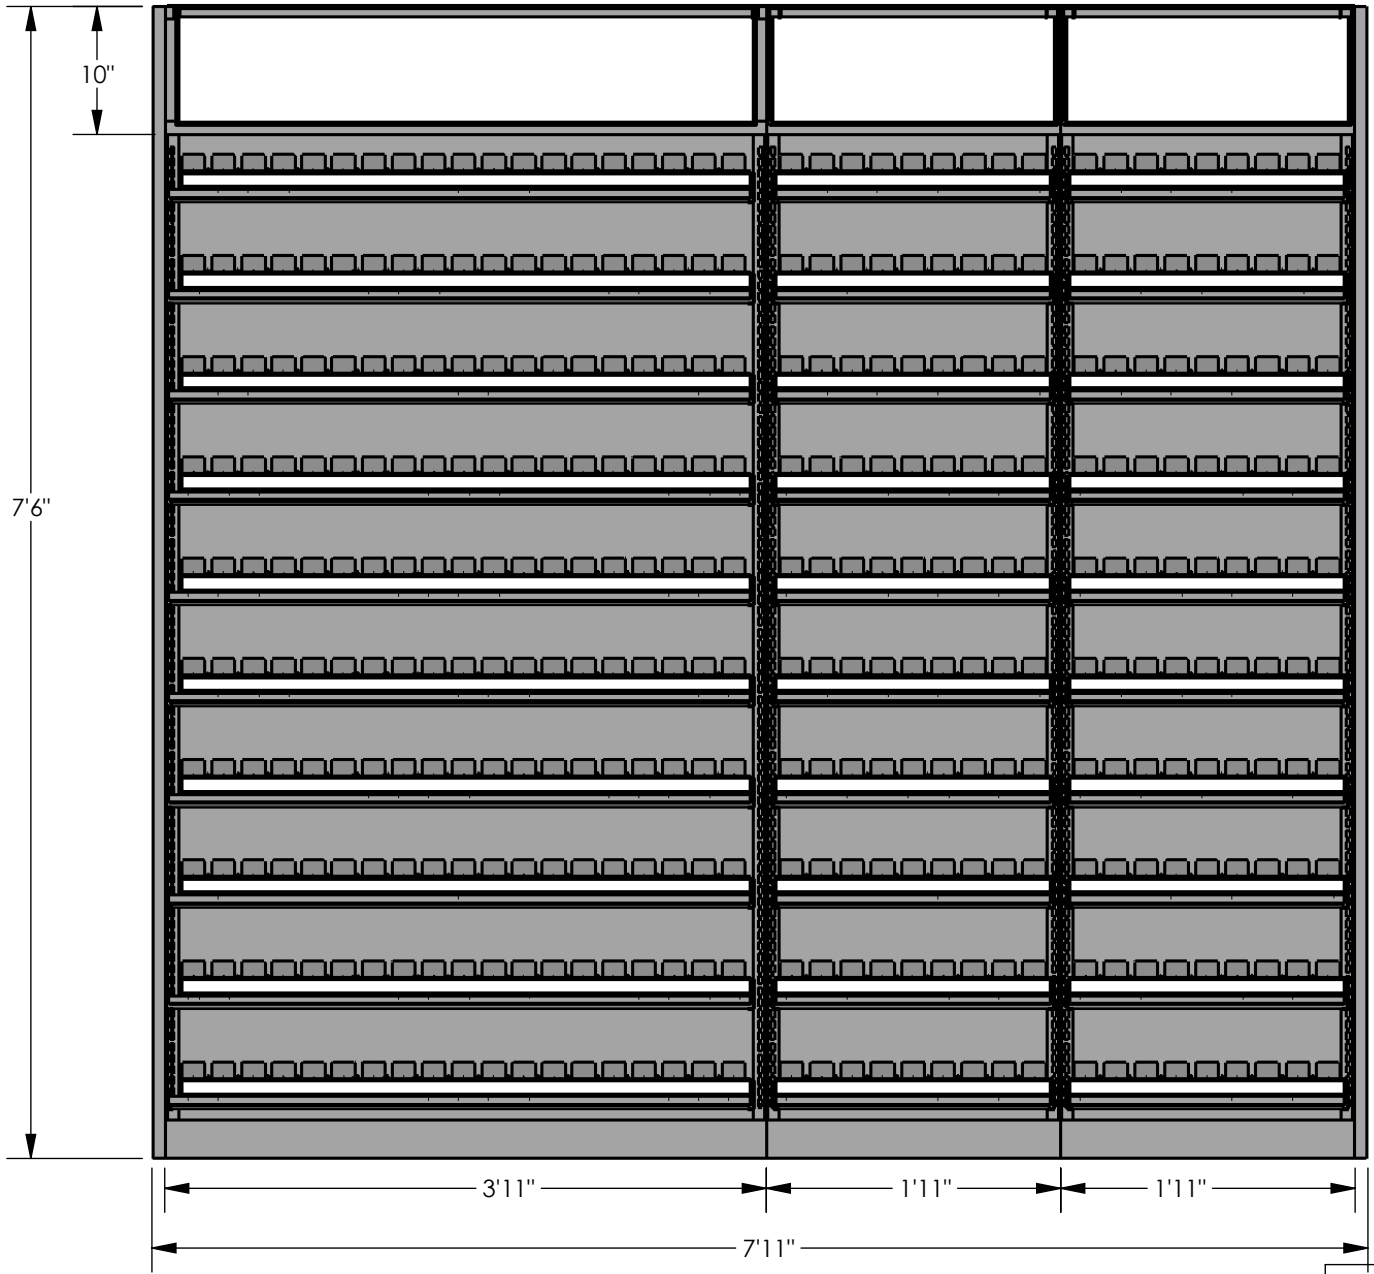

**CDW** CREATIVE DISPLAY  
WORKS INC.

8' Tobacco Set

SIZE <b>A</b>	DWG. NO.	REV.
DO NOT SCALE DRAWING		SHEET 1 OF 2

**CDW** CREATIVE DISPLAY  
WORKS INC.

8' Tobacco Set

SIZE <b>A</b>	DWG. NO.	REV.
DO NOT SCALE DRAWING		SHEET 2 OF 2