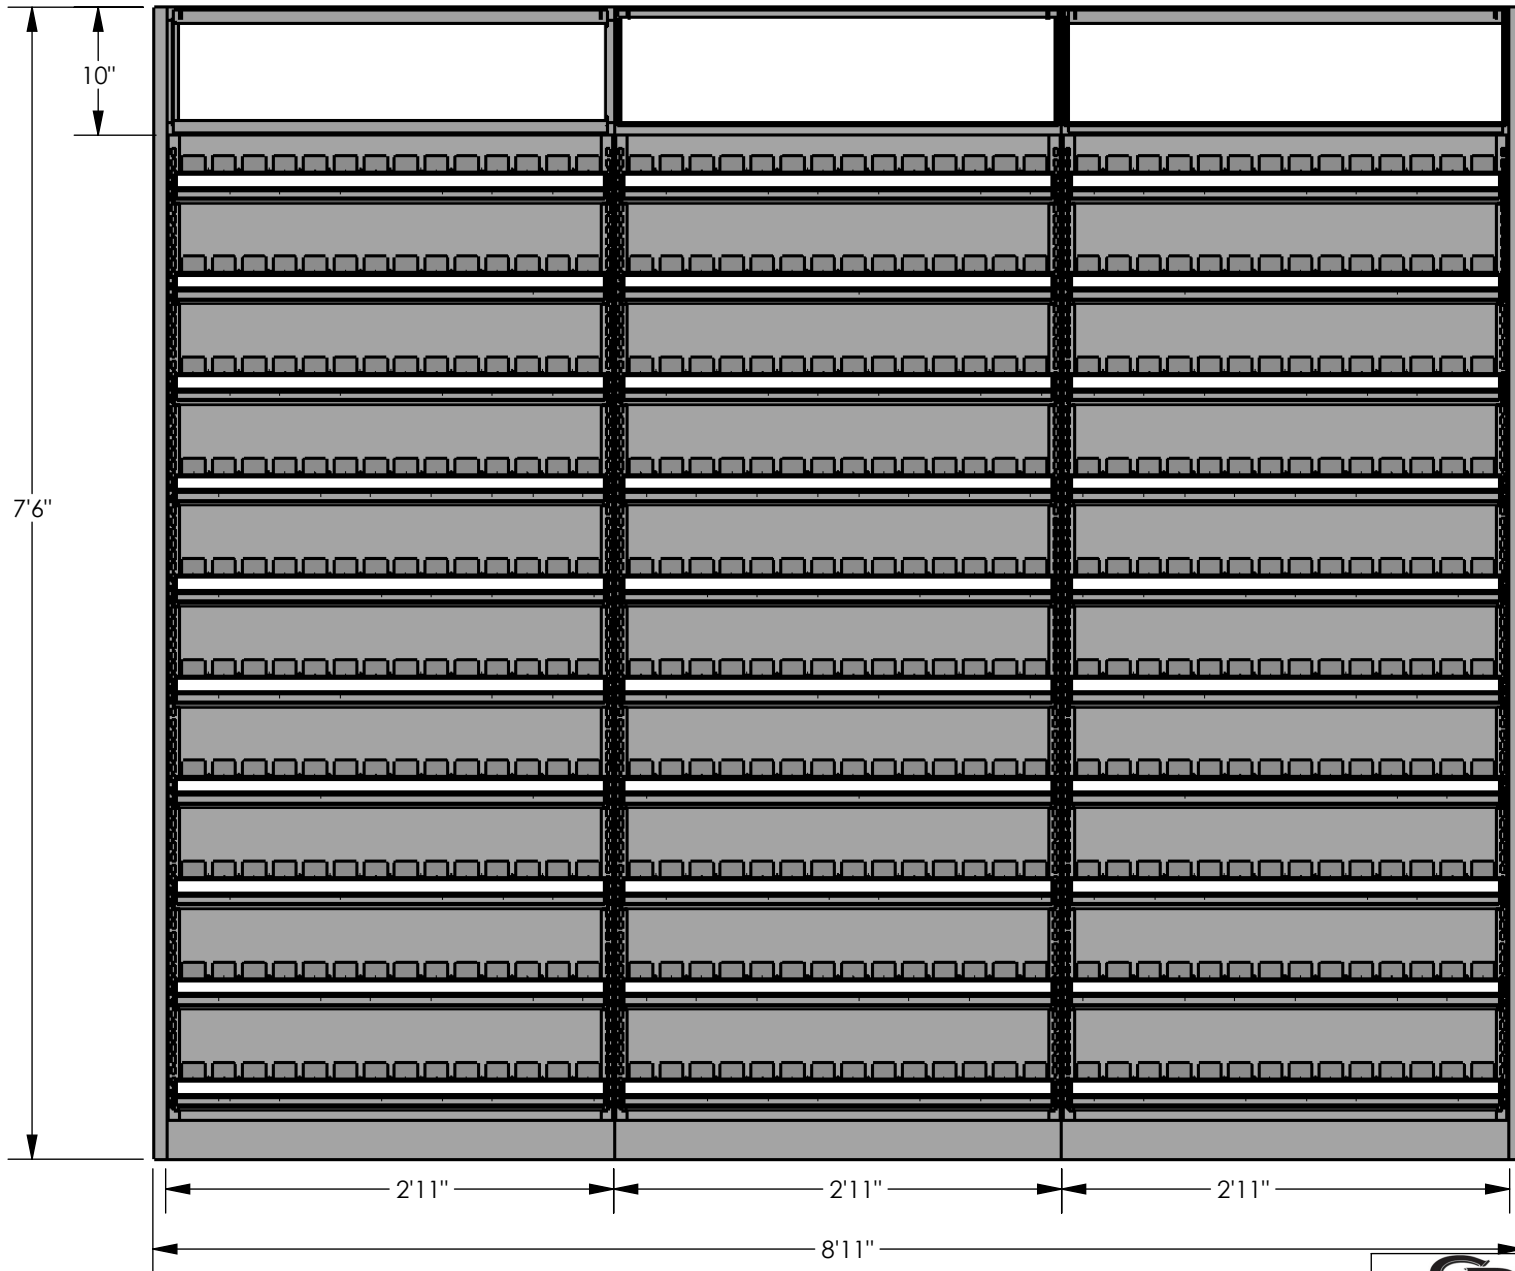

**CDW** CREATIVE DISPLAY  
WORKS INC.

9' Tobacco Set

SIZE <b>A</b>	DWG. NO.	REV.
DO NOT SCALE DRAWING		SHEET 1 OF 2

**CDW** CREATIVE DISPLAY  
WORKS INC.

9' Tobacco Set

SIZE A	DWG. NO.	REV.
DO NOT SCALE DRAWING		SHEET 2 OF 2