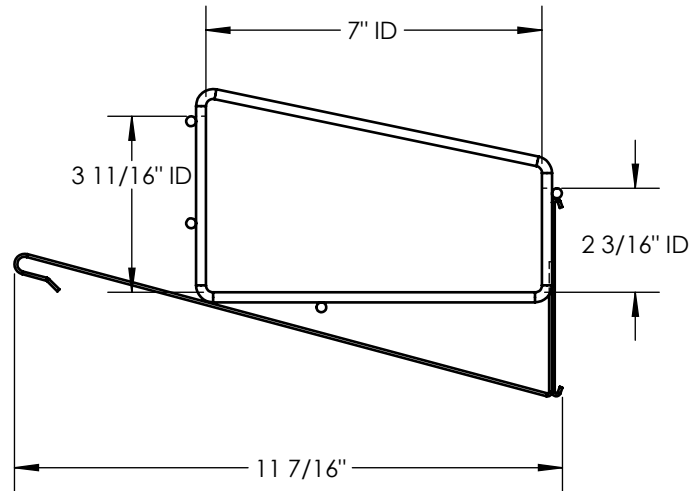

REVISIONS			
REV.	DESCRIPTION	DATE	APPROVED

POP Size- 36" x 4"

CREATIVE DISPLAY WORKS, INC.			
Grill Top Basket - 36"			
CDW-GTB-50/75-36			
SIZE	DWG. NO.	REV.	
A	CDWI-GTB_ASSEMBLY - 36in	A	
DO NOT SCALE DRAWING			SHEET 1 OF 1

UNLESS OTHERWISE SPECIFIED DIMENSIONS ARE IN INCHES TOLERANCES ARE: FRACTIONS DECIMALS ANGLES +/- 1/32" +/- .01 +/- 1°	APPROVALS	DATE
	Engineered	
	Drawn	
CUSTOMER	Checked	
	NRD	9/4/2013