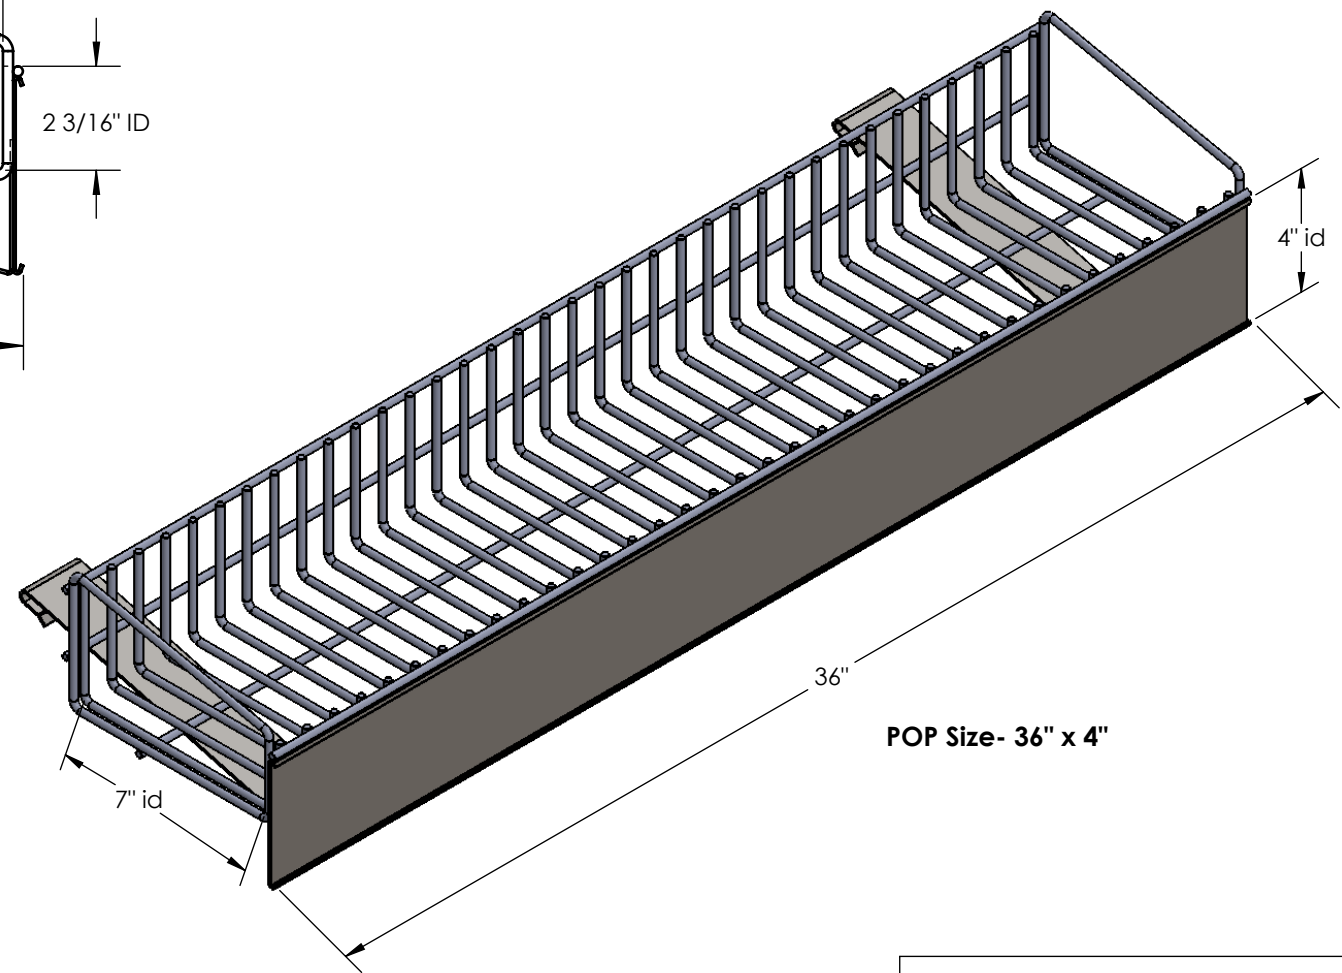

REVISIONS			
REV.	DESCRIPTION	DATE	APPROVED

POP Size- 36" x 4"

CREATIVE DISPLAY WORKS, INC.			
Grill Top Basket - 36"			
CDW-GTB-50/75-36			
SIZE	DWG. NO.	REV.	
A	CDWI-GTB_ASSEMBLY - 36in	A	
DO NOT SCALE DRAWING			SHEET 1 OF 1

UNLESS OTHERWISE SPECIFIED DIMENSIONS ARE IN INCHES TOLERANCES ARE: FRACTIONS DECIMALS ANGLES +/- 1/32" +/- .01 +/- 1°	APPROVALS	DATE
	Engineered	
	Drawn	
CUSTOMER	Checked	
	NRD	9/4/2013