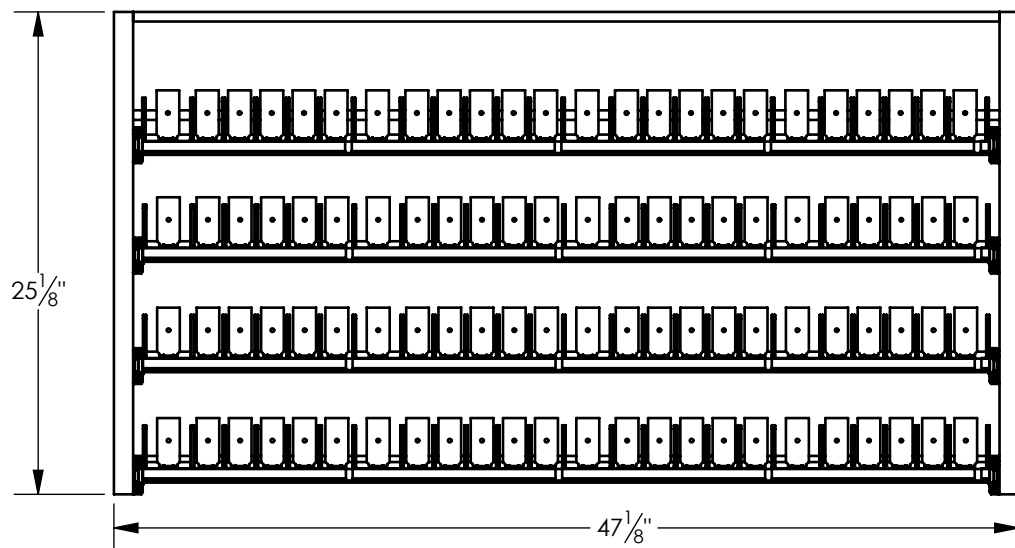

- All tiers slide out to allow easy refill and inventory count.
- Each tier has 24 rows. 9" Deep , with spring loaded pushers.

CDW CREATIVE DISPLAY
WORKS INC.

Mini Liquor 4' with Sliding Shelves

UNLESS OTHERWISE SPECIFIED DIMENSIONS ARE IN INCHES TOLERANCES ARE: FRACTIONS DECIMALS ANGLES +/- 1/32" +/- .01 +/- 1°	APPROVALS Engineered	DATE 3-3-15	SIZE A	DWG. NO. CDW-MINI-LIQ-4FT	REV. A
	Drawn NRDNRD	DATE 3-3-15			
CUSTOMER Circle-K	Checked		DO NOT SCALE DRAWING		SHEET 1 OF 2

CDW CREATIVE DISPLAY WORKS INC.

Mini Liquor 4' with Sliding Shelves

UNLESS OTHERWISE SPECIFIED DIMENSIONS ARE IN INCHES TOLERANCES ARE: FRACTIONS DECIMALS ANGLES +/- 1/32" +/- .01 +/- 1°	APPROVALS	DATE	DWG. NO.		REV.
	Engineered -	3-3-15	SIZE	CDW-MINI-LIQ-4FT	A
CUSTOMER	Drawn NRDNRD	3-3-15	DO NOT SCALE DRAWING		SHEET 2 OF 2
Circle-K	Checked				