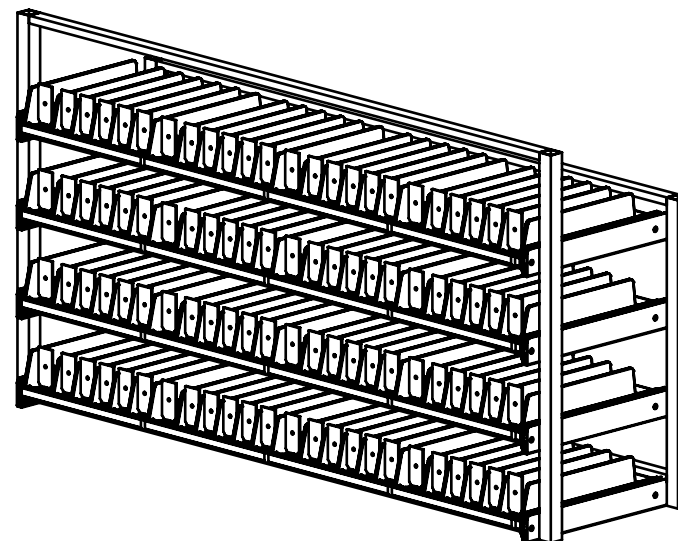

- All tiers slide out to allow easy refill and inventory count.
- Each tier has 24 rows. 9" Deep , with spring loaded pushers.

CDW CREATIVE DISPLAY
WORKS INC.

Mini Liquor 4' with Sliding Shelves

UNLESS OTHERWISE SPECIFIED DIMENSIONS ARE IN INCHES TOLERANCES ARE: FRACTIONS DECIMALS ANGLES +/- 1/32" +/- .01 +/- 1°	APPROVALS Engineered	DATE 3-3-15	SIZE A	DWG. NO. CDW-MINI-LIQ-4FT	REV. A
	Drawn NRDNRD	DATE 3-3-15			
CUSTOMER Circle-K	Checked		DO NOT SCALE DRAWING		SHEET 1 OF 2

CDW CREATIVE DISPLAY WORKS INC.

Mini Liquor 4' with Sliding Shelves

UNLESS OTHERWISE SPECIFIED DIMENSIONS ARE IN INCHES TOLERANCES ARE: FRACTIONS DECIMALS ANGLES +/- 1/32" +/- .01 +/- 1°	APPROVALS	DATE	DWG. NO.		REV.
	Engineered -	3-3-15	SIZE	CDW-MINI-LIQ-4FT	A
CUSTOMER	Drawn NRDNRD	3-3-15	DO NOT SCALE DRAWING		SHEET 2 OF 2
Circle-K	Checked				