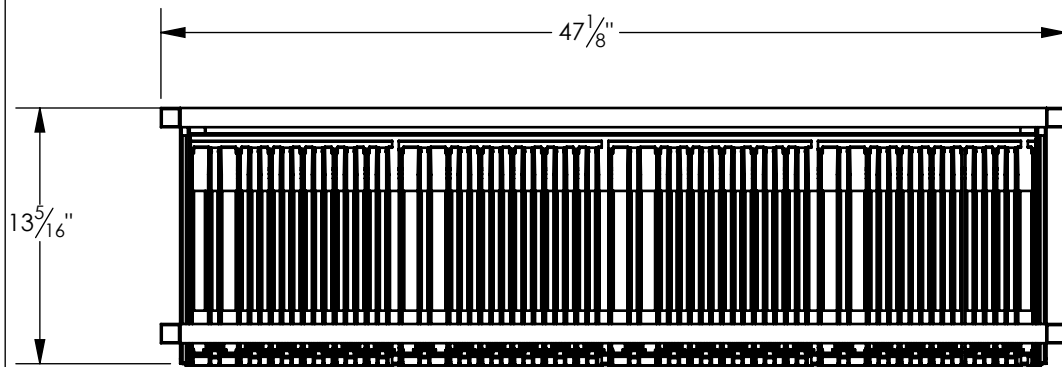

- All tiers slide out to allow easy refill and inventory count.
- Each tier has 24 rows. 9" Deep , with spring loaded pushers.

CDW CREATIVE DISPLAY
WORKS INC.

Mini Liquor 4' with Sliding Shelves

UNLESS OTHERWISE SPECIFIED DIMENSIONS ARE IN INCHES TOLERANCES ARE: FRACTIONS DECIMALS ANGLES +/- 1/32" +/- .01 +/- 1°	APPROVALS Engineered	DATE 3-3-15	SIZE A	DWG. NO. CDW-MINI-LIQ-4FT	REV. A
	Drawn NRDNRD	DATE 3-3-15			
CUSTOMER Circle-K	Checked		DO NOT SCALE DRAWING		SHEET 1 OF 2

CDW CREATIVE DISPLAY WORKS INC.

Mini Liquor 4' with Sliding Shelves

UNLESS OTHERWISE SPECIFIED DIMENSIONS ARE IN INCHES TOLERANCES ARE: FRACTIONS DECIMALS ANGLES +/- 1/32" +/- .01 +/- 1°	APPROVALS	DATE	DWG. NO.		REV.
	Engineered -	3-3-15	SIZE	CDW-MINI-LIQ-4FT	A
CUSTOMER	Drawn NRDNRD	3-3-15	DO NOT SCALE DRAWING		SHEET 2 OF 2
Circle-K	Checked				