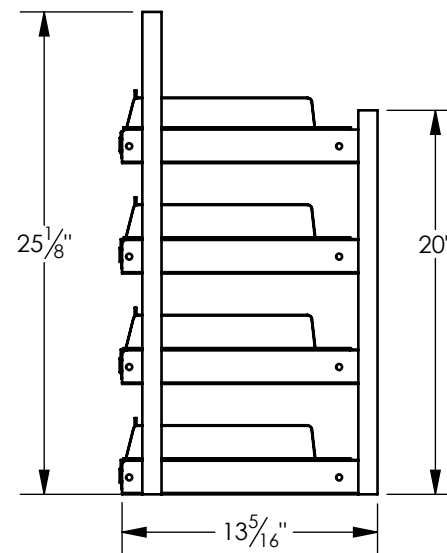

- All tiers slide out to allow easy refill and inventory count.
- Each tier has 24 rows. 9" Deep , with spring loaded pushers.

CDW CREATIVE DISPLAY
WORKS INC.

Mini Liquor 4' with Sliding Shelves

UNLESS OTHERWISE SPECIFIED DIMENSIONS ARE IN INCHES TOLERANCES ARE: FRACTIONS DECIMALS ANGLES +/- 1/32" +/- .01 +/- 1°	APPROVALS Engineered	DATE 3-3-15	SIZE A	DWG. NO. CDW-MINI-LIQ-4FT	REV. A
	Drawn NRDNRD	DATE 3-3-15			
CUSTOMER Circle-K	Checked		DO NOT SCALE DRAWING		SHEET 1 OF 2

CDW CREATIVE DISPLAY WORKS INC.

Mini Liquor 4' with Sliding Shelves

UNLESS OTHERWISE SPECIFIED DIMENSIONS ARE IN INCHES TOLERANCES ARE: FRACTIONS DECIMALS ANGLES +/- 1/32" +/- .01 +/- 1°	APPROVALS	DATE	DWG. NO.		REV.
	Engineered -	3-3-15	SIZE	CDW-MINI-LIQ-4FT	A
CUSTOMER	Drawn NRDNRD	3-3-15	DO NOT SCALE DRAWING		SHEET 2 OF 2
Circle-K	Checked				